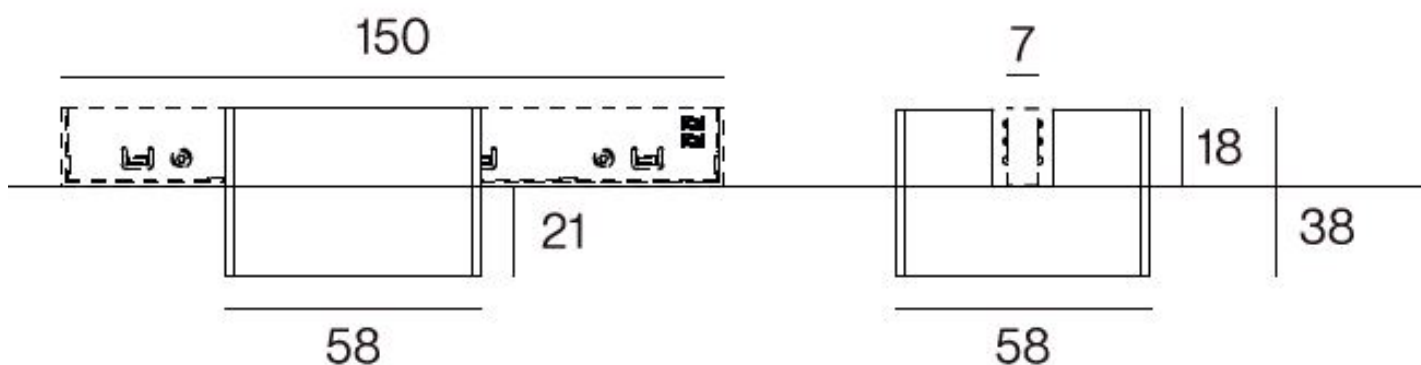

Star 58-58 -en- 48V MICRO o 523

Lamp on Track 48V MICRO.
Painted aluminium body and opal polycarbonate diffuser.
STAR adapts to your vision like a shining star. Offering flexible mounting with or without frame, in fixed or adjustable versions, this innovative fixture integrates perfectly into any space. Available in elegant contemporary square and rectangular variants, STAR suits a wide range of design aesthetics.

IP20  DC 48V SMD 

DATA SHEET

CHARACTERISTICS

Power Watt (W)	Light Degree	CCT	CRI	lm/W
14W	27°	2700K	>90	134
14W	38°	2700K	>90	134
14W	50°	2700K	>90	134
14W	27°	3000K	>90	150
14W	38°	3000K	>90	150
14W	50°	3000K	>90	150

Star 58-58 -en- 48V MICRO o 523

NOTES AND ACCESSORIES

Track 48V MICRO | Products: 48-Track cod. 0 500, 0 501, 0 502, 0 503

Available finishes:

STANDARD: BLACK - WHITE

SPECIAL ON REQUEST: BRONZE - COPPER - STEEL - ANTHRACITE - SILVER - CHAMPAGNE