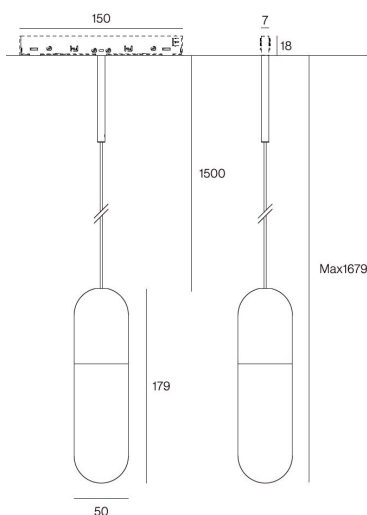

Firefly -en- 48V MICRO Ø 527

A suspended lighting capsule that blends timeless natural beauty with modern sophistication. Made with genuine marble on one side and precision-finished aluminium on the other, Firefly is not just a light source, but a distinctive element that transforms any space.

Its innovative design combines organic textures with essential geometries, enriching interiors with a refined touch of luxury and art.

IP20  DC 48V **COB** 

DATA SHEET

CHARACTERISTICS

Power Watt (W)	Light Degree	CCT	CRI	lm/W
8W	360°	2700K	>90	140
8W	360°	3000K	>90	151

NOTES AND ACCESSORIES

Track 48V MICRO | Products: 48-Track cod. 0 500, 0 501, 0 502, 0 503

Available finishes:

STANDARD: BLACK - WHITE

SPECIAL ON REQUEST: BRONZE - COPPER - STEEL - ANTHRACITE

Control system on request: