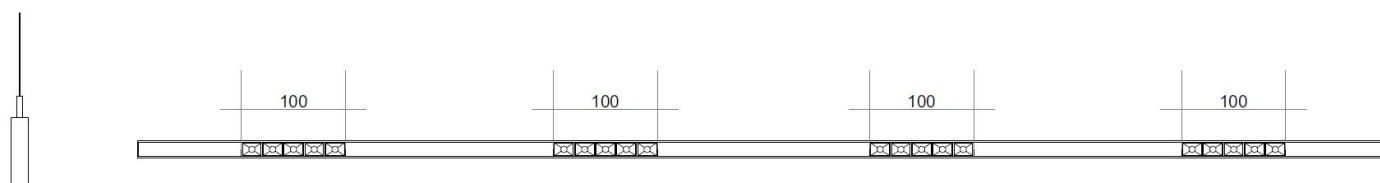

ARKEYS FINE LINE-F -en- SUSPENSIONS $\varnothing 168$

Arkesys Fine Line-F was born from the experience of a product without compromise; extreme compactness, latest generation LED, Italian manufacture. Product in extruded aluminum, length 1204mm high 65mm and only 16mm wide, matt white, matt black and silver finish (other customized finishes, on request).

Version with four groups of 5 spots with 38° beam, driver integrated in the standard or dimmable lamp, LED available from 36W with three different color variations 2700/3000/4000K, efficiency greater than 80lm/W with CRI greater than 90.

DATA SHEET

CRI >90 SPOT 38° (FINE LINE-F)

W	K	lm	CRI
36	2700	2520	>90
36	3000	2780	>90
36	4000	3010	>90

NOTES AND ACCESSORIES

Standard color version: Matt White, Matt Black, Silver.
Other customized colors on request.
Standard driver, dimmable or Dali dimmable.