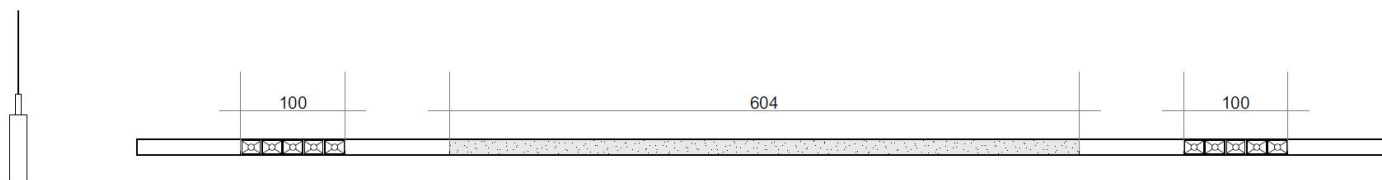

DATA SHEET

CRI >90 OPAL+SPOT 38° (FINE LINE-C)

W	K	lm	CRI
36	2700	2520	>90
36	3000	2780	>90
36	4000	3010	>90

NOTES AND ACCESSORIES

Standard color version: Matt White, Matt Black, Silver.

Other customized colors on request.

Standard driver, dimmable or Dali dimmable.

Last update: 12 May 2020