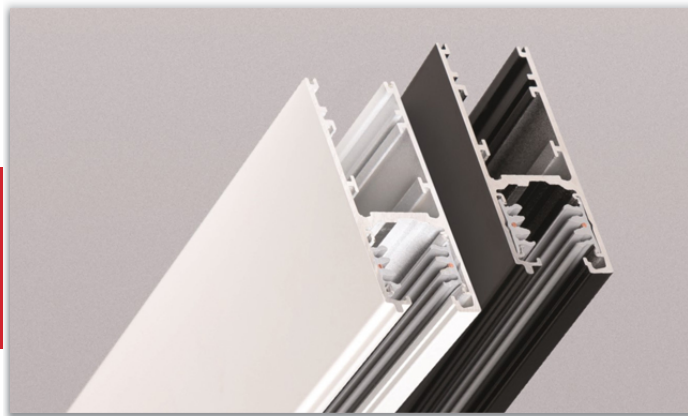

## BIN H STD/DALI SUSP. -en- ACCESSORIES o 136

### H TRACK STANDARD/DALI SUSPENSION

Aluminium extruded suspended tracks, 3 phases + DALI. Indirect light available on the track. Copper conductors. Voltage 230 / 250v - 16A. Colours: white, black. Available a wide range of accessories.