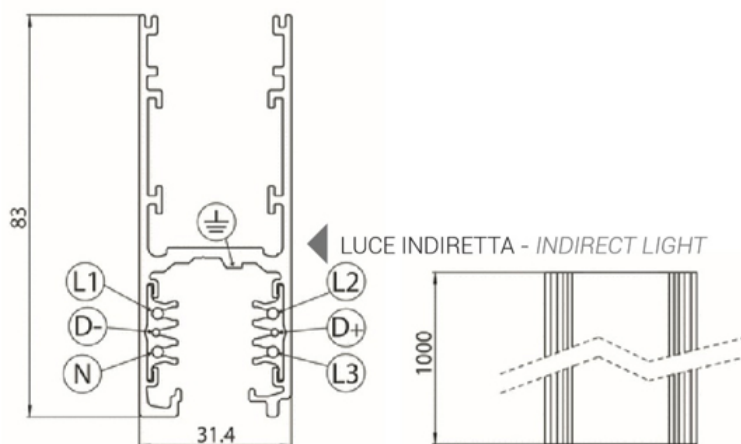

DATA SHEET

CHARACTERISTICS

V	Hz	mA	mt.
230	50	16	1
230	50	16	2
230	50	16	3

NOTES AND ACCESSORIES

- Indirect light module with driver included.

In case of track cut, please make sure to reset original copper conductors position, by using a plier.

Last update: 13 November 2018