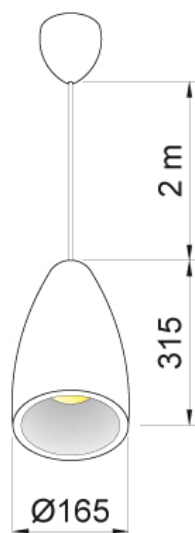

ZONDA 165 -en- SUSPENSIONS Ø 091

Suspended luminair. Aluminium body and 99,98 aluminium reflector metalized with safety glass. With a diameter of 165mm and an height of 315mm. 15/30/50° beam.
Standard finishes: white, black and grey. Other finishes available on request.
17/25w led.

DATA SHEET

CHARACTERISTICS

LED modules: Latest generation COB Led. Other configurations available on request.

CRI >80 A++

W	K	lm	mA	CRI
17	2700	2410	500	>80
17	3000	2470	500	>80
17	4000	2575	500	>80
25	2700	3275	700	>80
25	3000	3360	700	>80
25	4000	3500	700	>80

ZONDA 165 -en- SUSPENSIONS o o91

CRI >90 A+

W	K	lm	mA	CRI
17	2700	2050	500	>90
17	3000	2100	500	>90
17	4000	2240	500	>90
25	2700	2780	700	>90
25	3000	2850	700	>90
25	4000	3050	700	>90

CRI >90 A+ FASHION

W	K	lm	mA	CRI
17	3250	1925	500	>90
25	3250	2620	700	>90