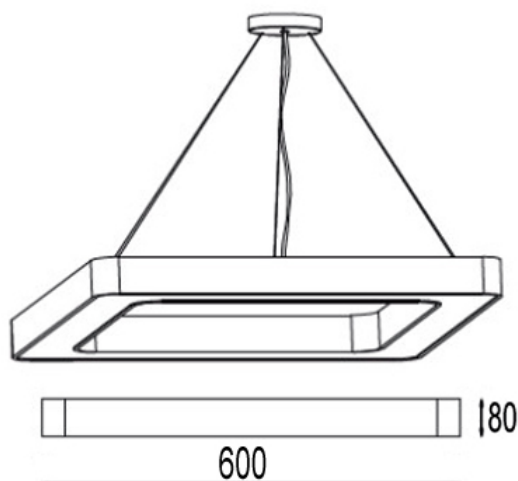

SOVAR SQUARE 600 -en- SUSPENSIONS Ø 112

Suspended luminair. Painted aluminium body and polycarbonate opal diffuser.
120° beam. Dimensions: 600x600x80h. White finish. 36w led.

DATA SHEET

CHARACTERISTICS

LED module: mid-power LEDs on metal core PCB

CRI >80 A

W	K	lm	CRI
36	3000	2340	>80
36	4000	2580	>80

NOTES AND ACCESSORIES

120° beam.
Standard driver included.

Last update: 3 November 2018