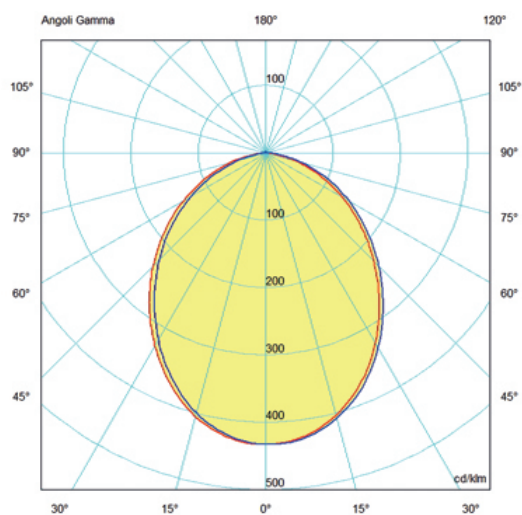

SOVAR SQUARE 600 -en- SUSPENSIONS Ø 112

Suspended luminair. Painted aluminium body and polycarbonate opal diffuser.
120° beam. Dimensions: 600x600x80h. White finish. 36w led.

DATA SHEET

CHARACTERISTICS

LED module: mid-power LEDs on metal core PCB

CRI >80 A

W	K	lm	CRI
36	3000	2340	>80
36	4000	2580	>80

NOTES AND ACCESSORIES

120° beam.
Standard driver included.

Last update: 3 November 2018