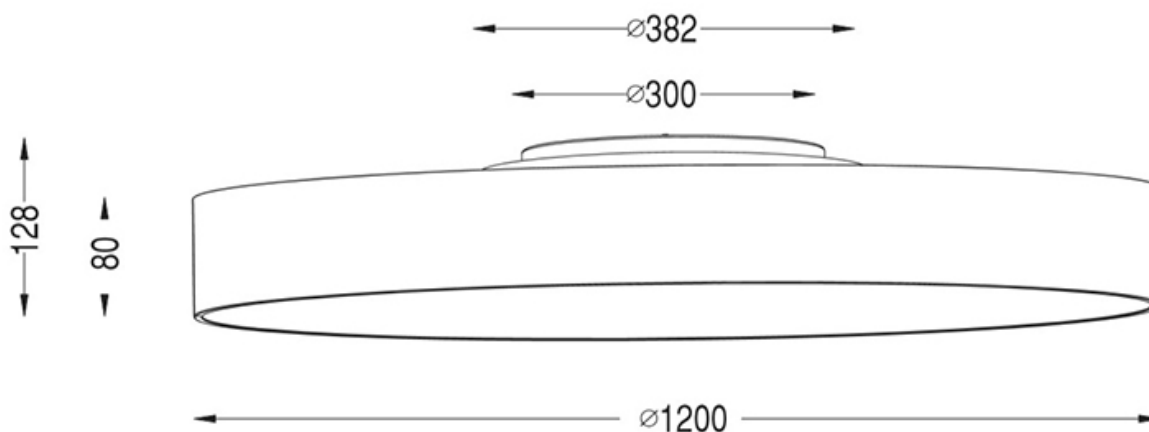

DISK 1200 -en- WALL & SURFACE LAMPS \varnothing 1200

In order to deal with the latest trends we present DISK1200, painted aluminum body and polycarbonate opal diffuser. 120 ° beam, white finish, standard driver included and Dali dimmable driver on request. Power 180w and color temperature from 3000k or 4000k. The product is available in the suspension version too.

DATA SHEET

CHARACTERISTICS

LED modules: Latest generation COB Led. Other configurations available on request.

CRI >80 A++

W	K	lm	CRI
180	3000	23730	>80
180	4000	24210	>80

NOTES AND ACCESSORIES

Suspension Kit.
120° beam.
Standard driver included and Dali dimmable driver on request.