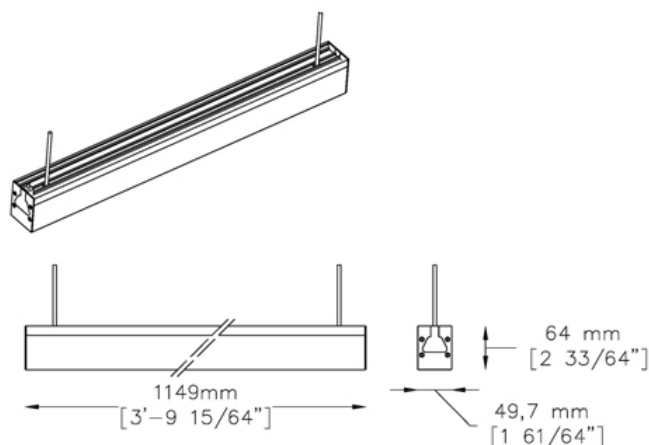

DATA SHEET

CHARACTERISTICS

LED modules: Latest generation COB Led. Other configurations available on request.

CRI >80

W	K	lm	mA	CRI
40	2700	3400	700	>80
40	3000	3500	700	>80
40	4000	3600	700	>80

NOTES AND ACCESSORIES

Ledlink lenses with 60 ° optics, ugr> 19 or asymmetrical double version.
Standard, dimmable 3 in 1 or Dali driver.

Last update: 2 November 2018