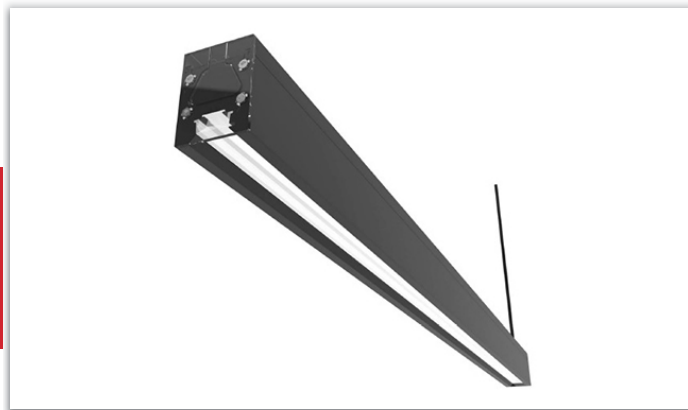

## DEIMOS 40w-LL -en- SUSPENSIONS Ø Ø47

The Deimos line represents a new concept in linear lighting, with multiple options, even customizable.

Deimos 40w is made of extruded aluminum, with aluminum terminals, length: 1149mm, Ledlink lenses with 60 ° optics, ugr> 19 or asymmetrical double version, with standard, dimmable 3 in 1 or Dali driver; with emergency module, all integrated into the lighting body.

Deimos can be installed by suspension, with a special kit, or can be ceiling-mounted. The standard finishes are white or black.