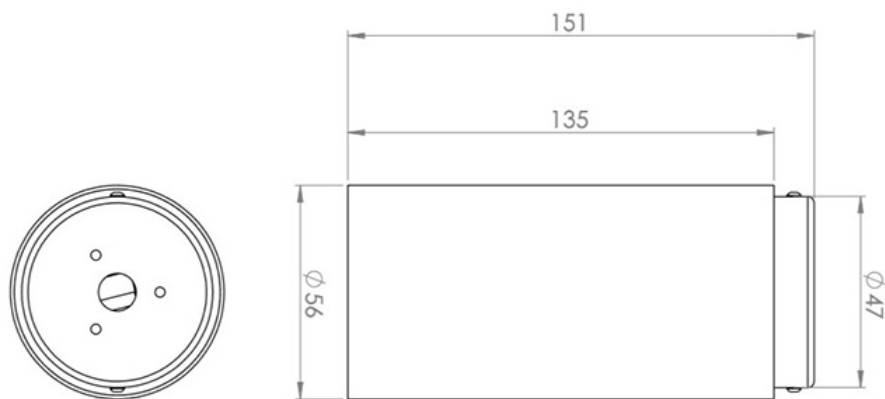

ARA 56 -en- WALL & SURFACE LAMPS \varnothing 56

Surface-mounted luminair. Extruded aluminium body, diffuser with 24/38° polycarbonate lens or 60° aluminium reflector. With a diameter of 56mm and a height of 151mm. Led 8w.

DATA SHEET

CHARACTERISTICS

LED modules: Latest generation COB Led. Other configurations available on request.

CRI >80 A++

W	K	lm	V	CRI
8	3000	720	230	>80
8	4000	720	230	>80

NOTES AND ACCESSORIES

Opal diffuser.
Honeycomb grid.
Emergency kit SA: 1 hour @350mA with remote application.
Beam with 24°, 38° polycarbonate lens or with 60° aluminium reflector.