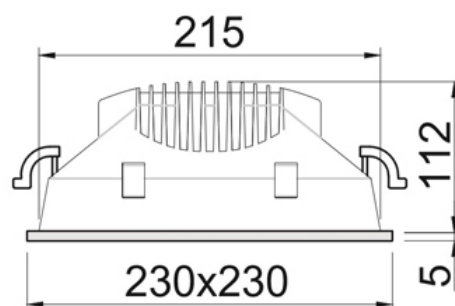

DATA SHEET

CHARACTERISTICS

LED modules: Latest generation COB Led. Other configurations available on request.

CRI 98 A+ ART

W	K	lm	mA	CRI
17	3000	1820	500	98
25	3000	2475	700	98
39	3000	3540	1050	98