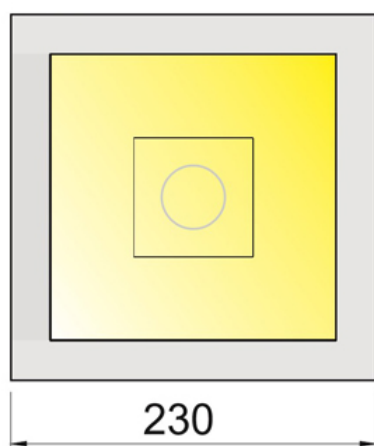

DATA SHEET

CHARACTERISTICS

LED modules: Latest generation COB Led. Other configurations available on request.

CRI 98 A+ ART

W	K	lm	mA	CRI
17	3000	1820	500	98
25	3000	2475	700	98
39	3000	3540	1050	98