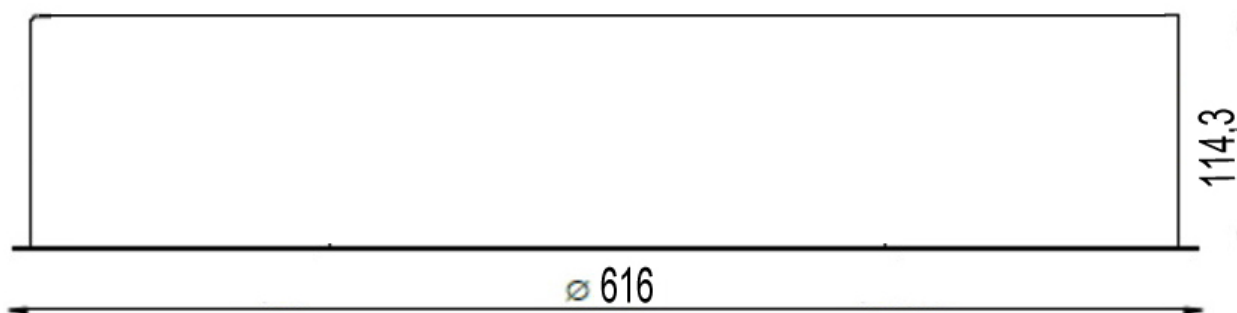

DISK 616 RECESSED -en- RECESSED LUMINAIRES Ø 126

DISK 616 RECESSED is the recessed version of the DISK family. Fastening through springs. Painted aluminum body and polycarbonate opal diffuser.

Diameter 616mm. 120 ° beam, white finish and standard driver included. Power 40w and color temperature 3000k or 4000k.

DATA SHEET

CHARACTERISTICS

LED modules: Latest generation COB Led. Other configurations available on request.

CRI >80 A+

W	K	lm	CRI
40	3000	4100	>80
40	4000	4330	>80

NOTES AND ACCESSORIES

120° beam.
Hole diameter 607mm
Standard driver included, Dali dimmable driver and CASAMBI Dali driver on request.