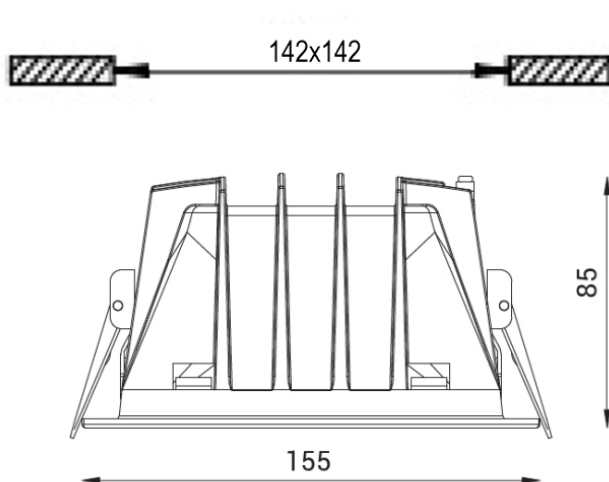

DIORITE SQUARE 155 -en- RECESSED LUMINAIRES \varnothing 107

Recessed downlight. Die-cast aluminium body, polycarbonate lens diffuser. Body and ring white color + glossy chrome reflector. Interchangeable reflectors to obtain different shades of light. 20/40/55 ° beam. Dimensions 155x155mm, hole 142x142mm, height 85mm. Led from 17w to 33w. Availability of LED CRI > 90 and fashion and art LED with CRI > 98. Ugr < 19. Accessories: honeycomb grid and compensation frame.

DATA SHEET

CHARACTERISTICS

LED modules: Latest generation COB Led. Other configurations available on request.

CRI 98 A+ ART

W	K	lm	mA	CRI
17	3000	1820	500	98
25	3000	2480	700	98
33	3000	3095	900	98

DIORITE SQUARE 155 -en- RECESSED LUMINAIRES Ø 107

CRI >90 A+ FASHION

W	K	lm	mA	CRI
17	3250	1925	500	>90
25	3250	2620	700	>90
33	3250	3275	900	>90

CRI >90 A+

W	K	lm	mA	CRI
17	2700	1820	500	>90
17	3000	1910	500	>90
17	4000	2010	500	>90
24	2700	2440	700	>90
24	3000	2575	700	>90
24	4000	2700	700	>90
32	2700	3010	900	>90
32	3000	3165	900	>90
32	4000	3325	900	>90