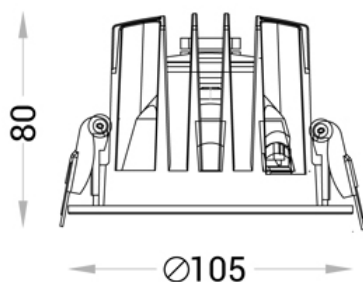

DATA SHEET

CHARACTERISTICS

LED modules: Latest generation COB Led. Other configurations available on request.

CRI 98 A+ ART

W	K	lm	mA	CRI
12	3000	1305	350	98
17	3000	1820	500	98
21	3000	2150	600	98