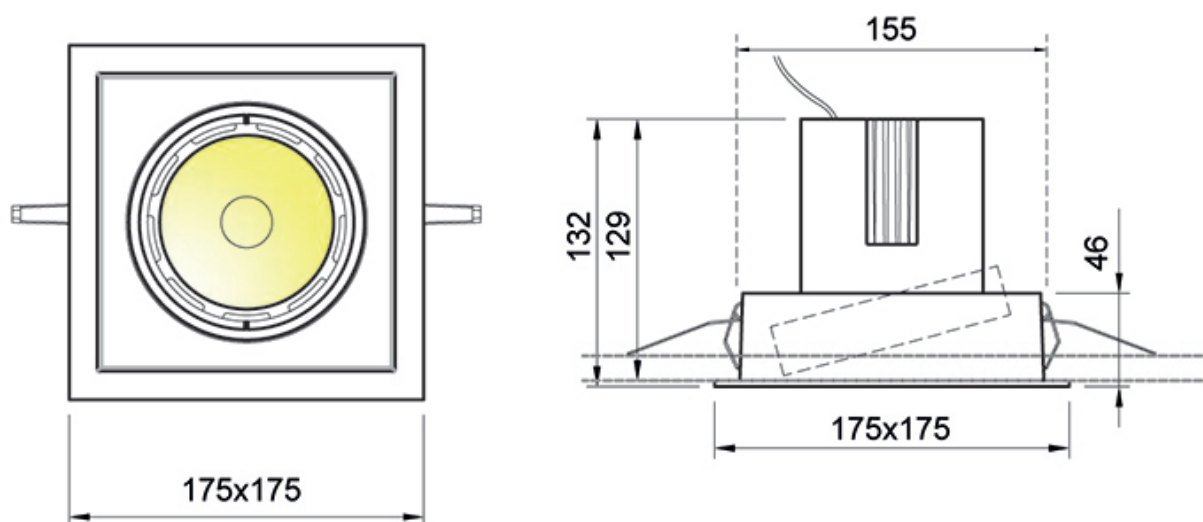

AMETISTA SQUARE -en- RECESSED LUMINAIRES \varnothing O78

Adjustable recessed downlight, dimension 175x175mm. Aluminium painted body with steel clips. Diffuser with 12/24/38 ° polycarbonate lens. Led from 12w up to 33w. Cob leds with cri > 90 designed for the fashion market and for art exhibitions are available too.

DATA SHEET

CHARACTERISTICS

LED modules: Latest generation COB Led. Other configurations available on request.

CRI >90 A+ ART

W	K	lm	mA	CRI
12	3000	1305	350	98
17	3000	1820	500	98
25	3000	2475	700	98
33	3000	3100	900	98

AMETISTA SQUARE -en- RECESSED LUMINAIRES Ø 078

CRI >90 A+ FASHION

W	K	lm	mA	CRI
12	3250	1380	350	>90
17	3250	1925	500	>90
25	3250	2620	700	>90
33	3250	3280	900	>90

CRI >90 A+

W	K	lm	mA	CRI
12	2700	1465	350	>90
12	3000	1500	350	>90
12	4000	1605	350	>90
17	2700	2045	500	>90
17	3000	2095	500	>90
17	4000	2240	500	>90
25	2700	2775	700	>90
25	3000	2845	700	>90
25	4000	3050	700	>90
33	2700	3480	900	>90
33	3000	3565	900	>90
33	4000	3820	900	>90