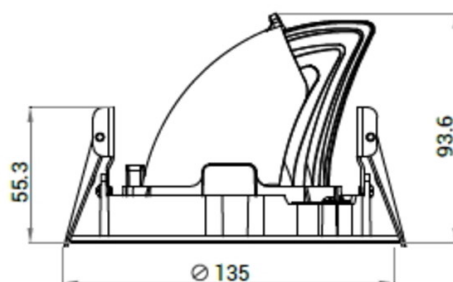

AMBRA EST.S -en- RECESSED LUMINAIRES Ø 101

Adjustable, extractable recessed downlight. Die-cast aluminium body, metallized polycarbonate reflector. Body and ring white color + glossy chrome reflector. Interchangeable reflectors to obtain different shades of light.

20/40/55 ° beam. Diameter of 135mm, hole of 125mm, height 93,6mm. Led from 12w to 17w. Availability of LED CRI> 90 and fashion and art LED with CRI> 98. Ugr <19.

DATA SHEET

CHARACTERISTICS

LED modules: Latest generation COB Led. Other configurations available on request.