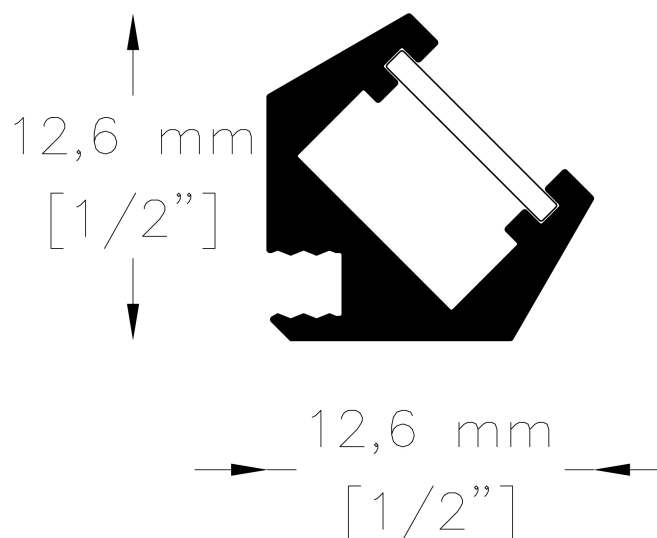

DESCRIPTION:

Material: Natural anodised aluminum with opaline diffuser.

Dimensions: 12,6 mm in height and 12,6 mm in width. Minimum length 30cm, maximum 200cm (other sizes on request)

IP40

DATA SHEET

CHARACTERISTICS

LED module: mid-power LEDs on metal core PCB

PCB LED 9,6W

W/mt	K	lm/mt	LED/mt - Type - V	CRI
9,6	2700	1134	200 - SMD 3014 - 24V	>80
9,6	3000	1197	200 - SMD 3014 - 24V	>80
9,6	4000	1260	200 - SMD 3014 - 24V	>80