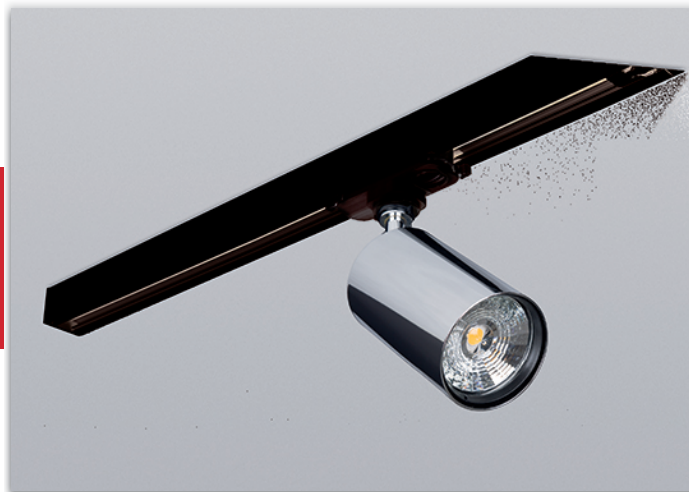

ORION 85-135 -en- LIGHTING SYSTEMS O O27

INDEPENDENT FLOOD LIGHT FOR TRACK SYSTEMS

Innovative product that combines design aspects and high-level performances.

The innovation of the product consists in a 230v operation. Cob led with cri > 80 of 20w, flux of 2000lm.

Orion has a die-cast aluminium body, polycarbonate lens or aluminium reflector 60 ° diffuser, 3 circuits universal adapter. As for the accessories there are: opal diffuser, honeycomb grid, emergency kit 1h SA and a plastic base for wall or ceiling mounting, available also in the recessed version.

Device size: d.85x135mm, maximum encumbrance 186mm

DATA SHEET

CHARACTERISTICS

LED modules: Latest generation COB Led. Other configurations available on request.

CRI >80 A++

W	K	lm	V	CRI
20	2700	1800	230	>80
20	3000	1800	230	>80
20	4000	1800	230	>80

ORION 85-135 -en- LIGHTING SYSTEMS o o27

NOTES AND ACCESSORIES

Opal diffuser.
Honeycomb grid.
Emergency kit SA: 1 hour @350mA.
Plastic base for wall or ceiling mounting, also in the recessed version.
Beam: 60° reflector or 12°, 24°, 38° lens.