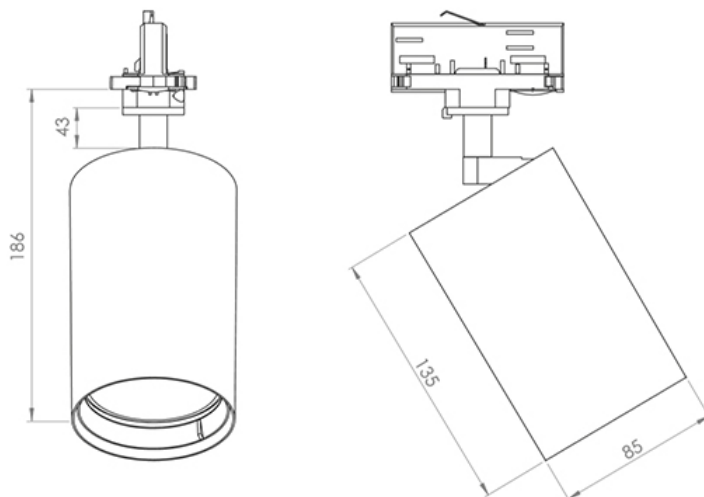

ORION 85-135 -en- LIGHTING SYSTEMS O O27

INDEPENDENT FLOOD LIGHT FOR TRACK SYSTEMS

Innovative product that combines design aspects and high-level performances.

The innovation of the product consists in a 230v operation. Cob led with cri > 80 of 20w, flux of 2000lm.

Orion has a die-cast aluminium body, polycarbonate lens or aluminium reflector 60 ° diffuser, 3 circuits universal adapter. As for the accessories there are: opal diffuser, honeycomb grid, emergency kit 1h SA and a plastic base for wall or ceiling mounting, available also in the recessed version.

Device size: d.85x135mm, maximum encumbrance 186mm

DATA SHEET

CHARACTERISTICS

LED modules: Latest generation COB Led. Other configurations available on request.

CRI >80 A++

W	K	lm	V	CRI
20	2700	1800	230	>80
20	3000	1800	230	>80
20	4000	1800	230	>80

ORION 85-135 -en- LIGHTING SYSTEMS o o27

NOTES AND ACCESSORIES

Opal diffuser.
Honeycomb grid.
Emergency kit SA: 1 hour @350mA.
Plastic base for wall or ceiling mounting, also in the recessed version.
Beam: 60° reflector or 12°, 24°, 38° lens.