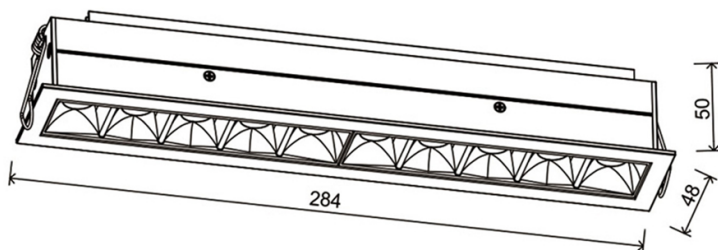

DATA SHEET

CHARACTERISTICS

LED modules: Latest generation COB Led. Other configurations available on request.

CRI >80

W	K	lm	CRI
16	3000	1100	>80

NOTES AND ACCESSORIES

- Beam angle: 15°, 30° or 45°
- Driver included

Last update: 16 October 2018