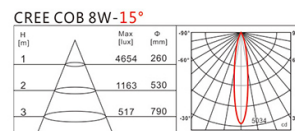

DATA SHEET

CHARACTERISTICS

LED modules: Latest generation COB Led. Other configurations available on request.

CRI >80

W	K	lm	CRI
16	3000	1100	>80

NOTES AND ACCESSORIES

- Beam angle: 15°, 30° or 45°
- Driver included

Last update: 16 October 2018