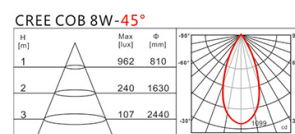

DATA SHEET

CHARACTERISTICS

LED modules: Latest generation COB Led. Other configurations available on request.

CRI >80

W	K	lm	CRI
16	3000	1100	>80

NOTES AND ACCESSORIES

- Beam angle: 15°, 30° or 45°
- Driver included

Last update: 16 October 2018