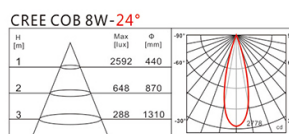

DATA SHEET

CHARACTERISTICS

LED modules: Latest generation COB Led. Other configurations available on request.

CRI >80

W	K	lm	CRI
16	3000	1100	>80

NOTES AND ACCESSORIES

- Beam angle: 15°, 30° or 45°
- Driver included

Last update: 16 October 2018