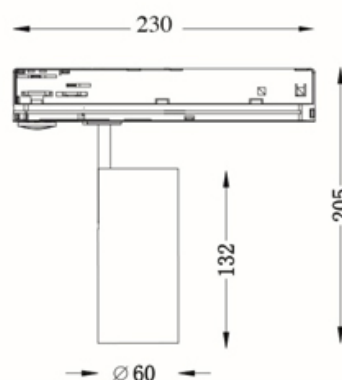

Driver CASAMBI

CHARACTERISTICS

LED modules: Latest generation Led COB. Other configurations available on request.

CRI >90 A+ FASHION

W	K	lm	mA	CRI
13	3250	1305	350	>90