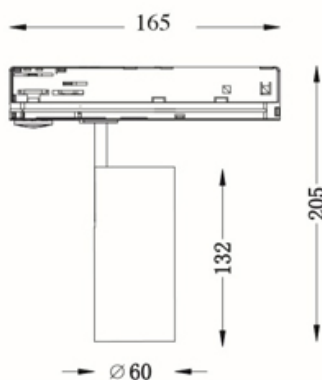

DATA SHEET

Driver Standard