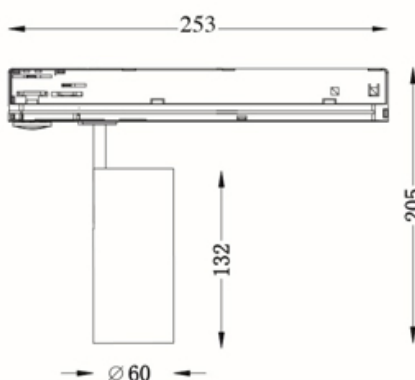

Driver Dali