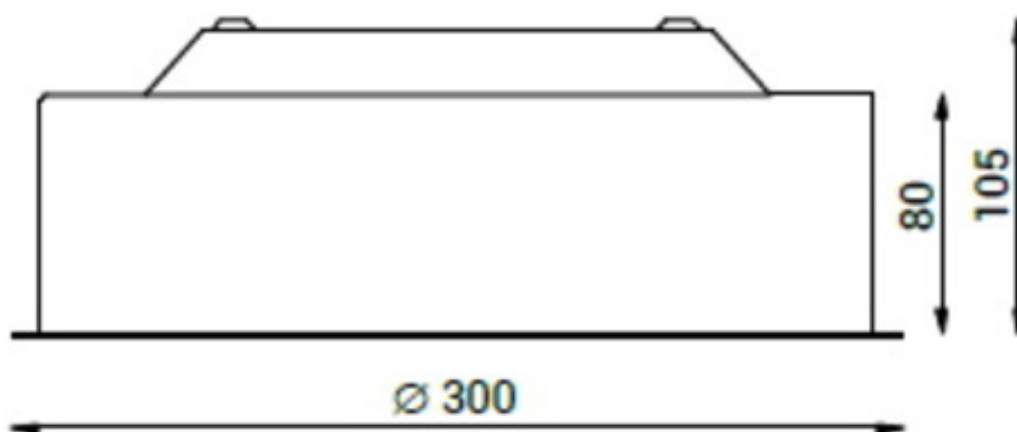

DISK 300 RECESSED -en- RECESSED LUMINAIRES Ø 124

DISK 300 RECESSED is the recessed version of the DISK family. Fastening through springs. Painted aluminum body and polycarbonate opal diffuser. Diameter 300mm. 120 ° beam, white finish and standard driver included. Power 15w and color temperature 3000k or 4000k.

DATA SHEET

CHARACTERISTICS

LED modules: Latest generation COB Led. Other configurations available on request.

CRI >80 A+

W	K	lm	CRI
15	3000	1287	>80
15	4000	1400	>80

NOTES AND ACCESSORIES

120° beam.
Hole diameter 290mm
Standard driver included, Dali dimmable driver and CASAMBI Dali driver on request.